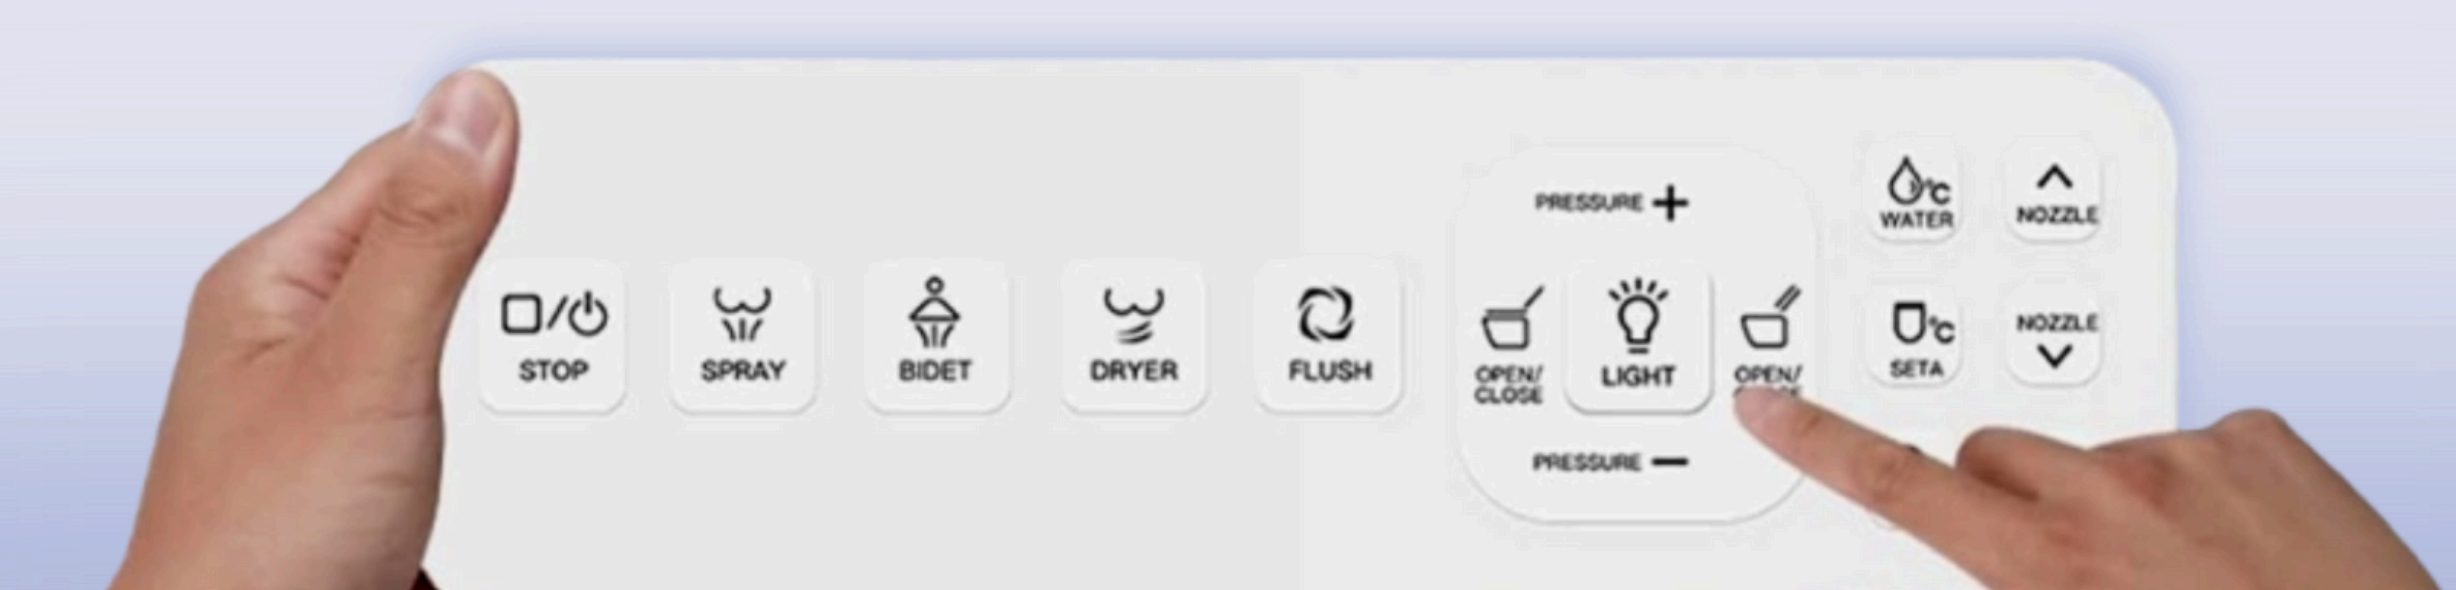

MASSAGE CLEANING

INTELLIGENT REMOTE CONTROL

MOBILE MASSAGE

JET SPRAY SELF-CLEANING

FLUSH DURING POWER FAILURE

ONE BUTTON KNOB

## REMOTE CONTROL

ULTIMATE CONVENIENCE AT YOUR FINGERTIPS

AUTO OPEN & CLOSE

HEATED SEAT TEMP

AUTO FLUSH

WARM AIR DRYER

GUIDING NIGHT LIGHT

SELF-CLEANING NOZZLE

## PREMIUM SMART TOILET

- Auto Open & Close: The lid opens and closes automatically, adding a touch of elegance and convenience.
- Heated Seat: Adjustable seat temperature for ultimate comfort, especially during cold seasons.
- Auto Flush: Automatically flushes after use, ensuring cleanliness without any effort.
- Warm Air Dryer: Dries you off after washing, eliminating the need for toilet paper.
- Guiding Night Light: A built-in night light guides you during nighttime visits without the need for turning on bright bathroom lights.
- Self-Cleaning Nozzle: Ensures maximum hygiene by automatically cleaning itself before and after use.
- Remote Control: Easily adjust all functions using a sleek, user-friendly remote control.

### Technical Details:

- Material: High-quality Ceramic
- Dimensions: 680mm (Length) x 500mm (Width) x 420mm (Height)
- Foot Sensing: Automatically opens the seat when it senses your presence.
- Silent Operation: Designed for quiet functionality, ensuring minimal noise.
- Water Temperature Control: Adjustable water temperature for personalized washing comfort.
- Power Saving Mode: Energy-efficient design with power-saving mode.
- Safety Sensor: Detects and prevents any malfunctioning, ensuring user safety.
- Quick Release Seat: Easy to remove for thorough cleaning and maintenance.
- Anti-Bacterial Protection: Enhanced hygiene with built-in anti-bacterial protection.
- UV Sterilization: UV light sterilizes the bowl, ensuring a germ-free environment.
- IPX4 Waterproof: Safe and reliable with waterproof certification.