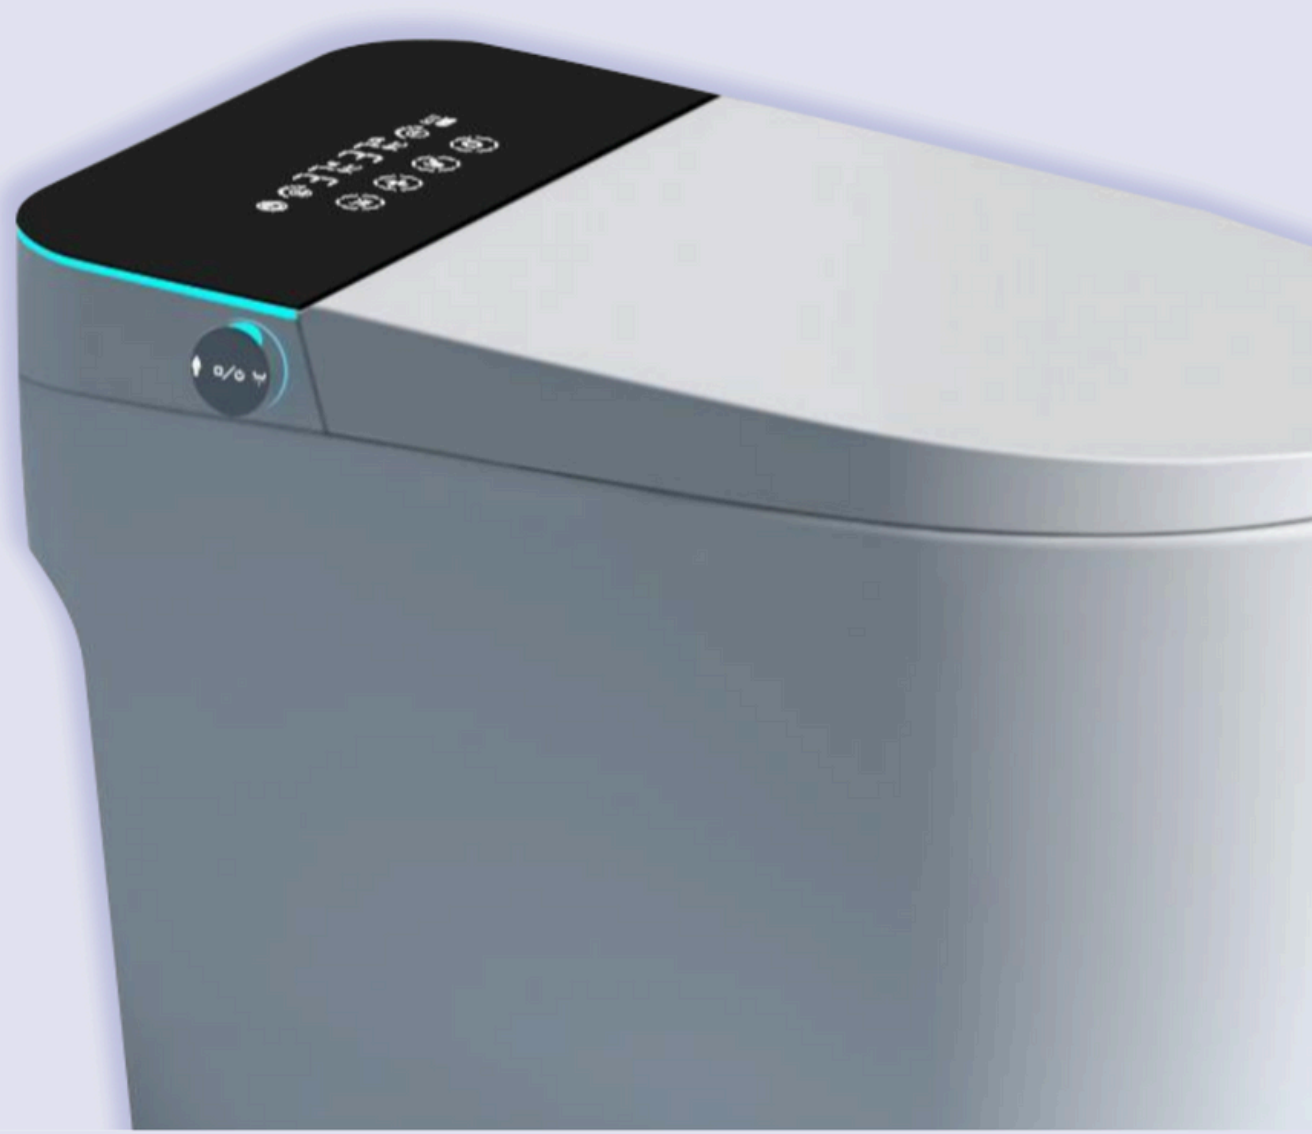

MRP: ₹82,541.00 (Incl. of all taxes)

PREMIUM SMART TOILET

FULLY AUTO, BUILT IN WASH-AND-BLOW DRY FUNCTION

SMART FEATURES

ADVANCED INTELLIGENCE MEETS YOUR COMFORT NEEDS

FEATURES

SMART LIVING REDEFINED WITH EVERY ADVANCED FEATURE